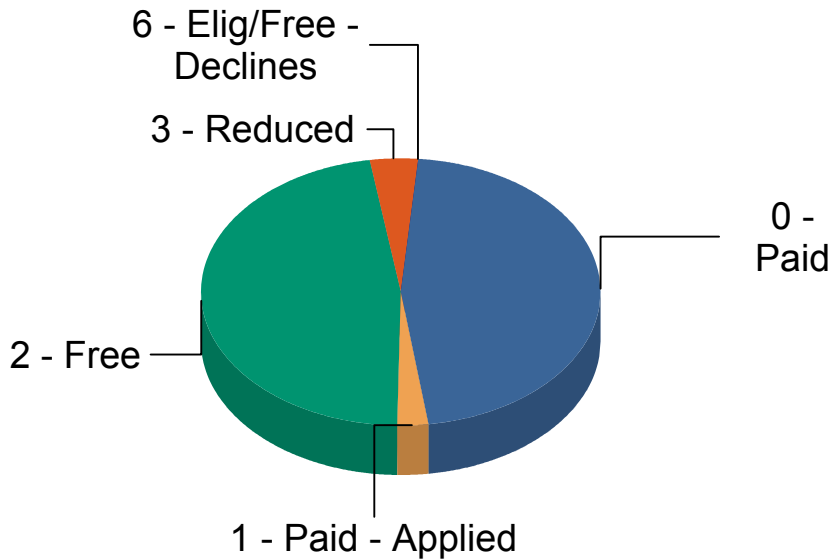

Student Demographic
Lunch Status
Data as of 6/9/2016
Including District Charter Schools
District Enrollment.....8,415

Lunch Status Eligibility

| | | |
|--------------------------|--------------|---------------|
| 0 - Paid | 3,909 | 46.5% |
| 1 - Paid - Applied | 214 | 2.5% |
| 2 - Free | 3,961 | 47.1% |
| 3 - Reduced | 328 | 3.9% |
| 6 - Elig/Free - Declines | 3 | 0.0% |
| Total: | 8,415 | 100.0% |